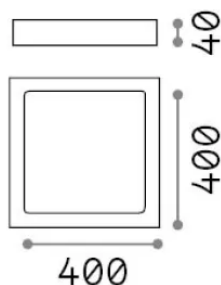

Info sorgente e prestazionali

Sorgente integrata	Integrated LED module
Sorgente sostituibile	No
Potenza	36 W
Emissione	Direct
Consumo massimo	max 36 W
Caratteristiche LED	LED SMD
CCT LED	4000 K
Durata LED (t. 25°c)	25000 h
CRI	> 90
SDCM	3
Fascio luminoso	118°
Flusso sorgente	4200 lm
Flusso utile	3120 lm
Rischio fotobiologico	EXEMPT