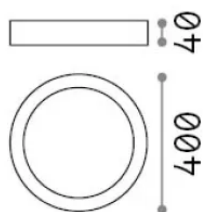

Info sorgente e prestazionali

Sorgente integrata	Integrated LED module
Sorgente sostituibile	No
Potenza	36 W
Emissione	Direct
Consumo massimo	max 36 W
Caratteristiche LED	LED SMD
CCT LED	4000 K
Durata LED (t. 25°C)	25000 h
CRI	> 90
SDCM	3
Fascio luminoso	118°
Flusso sorgente	4200 lm
Flusso utile	3120 lm
Rischio fotobiologico	EXEMPT