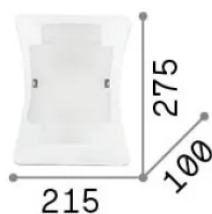

Info sorgente e prestazionali

Sorgente integrata	Light bulb (not included)
Sorgente sostituibile	No
Potenza	E27 max 1 x 60 W
Emissione	Diffuse
Consumo massimo	-
Lampadina consigliata	101286 E27 SFERA 4W 3000K CRI80 BIANCO