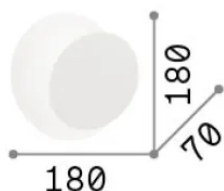

Info generali

Interno - Applique

Indoor wall mounted adjustable lamp with integrated LED sources and indirect light emission

Ean	8021696238975
Articolo	TICK AP BIANCO
Installazione	Applique
Garanzia	5 years
Peso lordo	0.55 kg
Volume	0.004114 m ³

Info sorgente e prestazionali

Sorgente integrata	Integrated LED module
Sorgente sostituibile	Replaceable (by qualified operators only)
Potenza	LED 7,5 W
Emissione	Indirect
Consumo massimo	max 7,5 W
Caratteristiche LED	LED SMD
CCT LED	3000 K
Durata LED (t. 25°C)	30000 h
CRI	> 90
SDCM	3
Flusso sorgente	700 lm
Flusso utile	430 lm
Lampadina inclusa	1
Lampadina consigliata	LED INTEGRATO 700lm 3000K