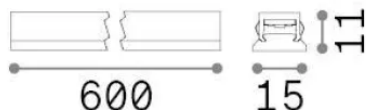

Info sorgente e prestazionali

Sorgente integrata	Integrated LED module
Sorgente sostituibile	No
Potenza	12 W
Emissione	Direct
Consumo massimo	max 12 W
Caratteristiche LED	LED SMD BRIDGELUX
CCT LED	2700 K
Durata LED (t. 25°c)	50000 h
CRI	> 90
SDCM	3
Fascio luminoso	110°
Flusso sorgente	1150 lm
Flusso utile	460 lm
Rischio fotobiologico	EXEMPT
Potenza in stand-by	< 0.50 W