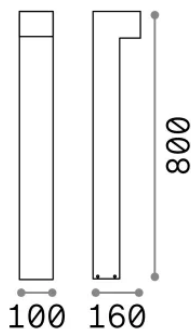

## Esterno - Lampade da terra

Outdoor ground mounted bollard with multiple sources and direct light emission

<b>Ean</b>	8021696213262
<b>Articolo</b>	SIRIO PT1 H80 COFFEE
<b>Installazione</b>	Lampade da terra
<b>Garanzia</b>	5 years
<b>Peso lordo</b>	2.25 kg
<b>Volume</b>	0.017928 m <sup>3</sup>