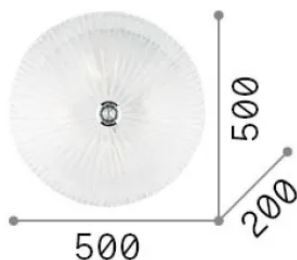

Info sorgente e prestazionali

Sorgente integrata	Light bulb (not included)
Sorgente sostituibile	No
Potenza	E27 max 4 x 60 W
Emissione	Diffuse
Consumo massimo	-
Lampadina consigliata	101279 E27 SFERA 4W 3000K CRI80 TRASP