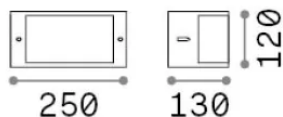

Info sorgente e prestazionali

Sorgente integrata	Light bulb (not included)
Sorgente sostituibile	No
Potenza	E27 max 1 x 60 W
Emissione	Diffuse
Consumo massimo	-
Lampadina consigliata	151991 E27 GOCCIA 09W 4000K CRI80 BIANCO