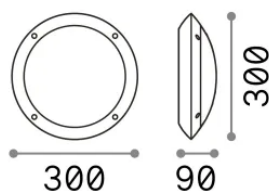

Info sorgente e prestazionali

Sorgente integrata	Light bulb (not included)
Sorgente sostituibile	No
Potenza	E27 max 1 x 23 W
Emissione	Direct
Consumo massimo	-
Lampadina consigliata	151991 E27 GOCCIA 09W 4000K CRI80 BIANCO