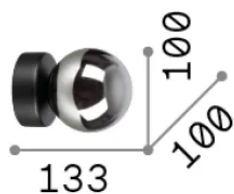

Info sorgente e prestazionali

Sorgente integrata	Light bulb (included)
Sorgente sostituibile	Replaceable
Potenza	G9 max 1 x 15 W
Emissione	Diffuse
Consumo massimo	-
Lampadina inclusa	209043 G9 3.0W 3000K CRI80
Lampadina consigliata	305486 G9 4.0W 3000K CRI80