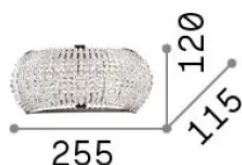

Info sorgente e prestazionali

Sorgente integrata	Light bulb (included)
Sorgente sostituibile	Replaceable
Potenza	G9 max 3 x 40 W
Emissione	Diffuse
Consumo massimo	-
Lampadina inclusa	209043 G9 3.0W 3000K CR180
Lampadina consigliata	305486 G9 4.0W 3000K CR180