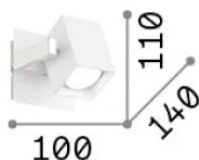

Info sorgente e prestazionali

Sorgente integrata	Light bulb (not included)
Sorgente sostituibile	No
Potenza	GU10 max 1 x 50 W
Emissione	Direct
Consumo massimo	-
Lampadina consigliata	108292 GU10 05W 410Lm 3000K CR190