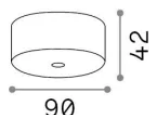

Info sorgente e prestazionali

Sorgente integrata	-
Sorgente sostituibile	No
Potenza	0 max0 x 0 W
Emissione	-
Consumo massimo	-
Caratteristiche LED	-
CCT LED	-
Durata LED (t. 25°C)	-
CRI	-
Fascio luminoso	-
Flusso utile	-