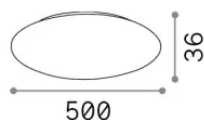

Info sorgente e prestazionali

Sorgente integrata	-
Sorgente sostituibile	No
Potenza	0 max0 x 0 W
Emissione	-
Consumo massimo	-
Caratteristiche LED	-
CCT LED	-
Durata LED (t. 25°C)	-
CRI	-
Fascio luminoso	-
Flusso utile	-