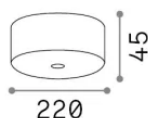

Info sorgente e prestazionali

Sorgente integrata	-
Sorgente sostituibile	No
Potenza	0 max0 x 0 W
Emissione	-
Consumo massimo	-
Caratteristiche LED	-
CCT LED	-
Durata LED (t. 25°C)	-
CRI	-
Fascio luminoso	-
Flusso utile	-