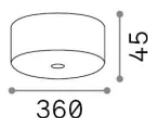

Info sorgente e prestazionali

Sorgente integrata	-
Sorgente sostituibile	No
Potenza	0 max0 x 0 W
Emissione	-
Consumo massimo	-
Caratteristiche LED	-
CCT LED	-
Durata LED (t. 25°c)	-
CRI	-
Fascio luminoso	-
Flusso utile	-