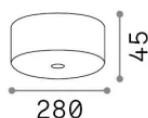

Info sorgente e prestazionali

Sorgente integrata	-
Sorgente sostituibile	No
Potenza	0 max0 x 0 W
Emissione	-
Consumo massimo	-
Caratteristiche LED	-
CCT LED	-
Durata LED (t. 25°C)	-
CRI	-
Fascio luminoso	-
Flusso utile	-