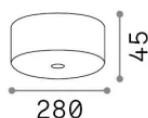

Info sorgente e prestazionali

Sorgente integrata	-
Sorgente sostituibile	No
Potenza	0 max0 x 0 W
Emissione	-
Consumo massimo	-
Caratteristiche LED	-
CCT LED	-
Durata LED (t. 25°c)	-
CRI	-
Fascio luminoso	-
Flusso utile	-