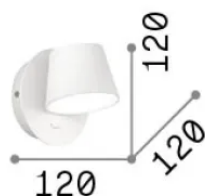

Info sorgente e prestazionali

Sorgente integrata	Integrated LED module
Sorgente sostituibile	No
Potenza	LED 6,5 W
Emissione	Direct
Consumo massimo	max 6,5 W
Caratteristiche LED	LED SMD
CCT LED	3000 K
Durata LED (t. 25°C)	15000 h
CRI	> 90
SDCM	3
Flusso sorgente	480 lm
Flusso utile	280 lm
Rischio fotobiologico	EXEMPT
Lampadina inclusa	1
Lampadina consigliata	LED INTEGRATO 480lm 3000K