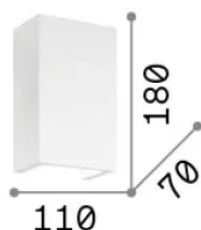

Info sorgente e prestazionali

Sorgente integrata	Light bulb (not included)
Sorgente sostituibile	No
Potenza	G9 max 1 x 40 W
Emissione	Direct + Indirect
Consumo massimo	-
Lampadina consigliata	305486 G9 4.0W 3000K CR180