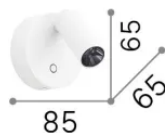

Info sorgente e prestazionali

Sorgente integrata	Integrated LED module
Sorgente sostituibile	No
Potenza	LED 3 W
Emissione	Direct
Consumo massimo	max 3 W
Caratteristiche LED	LED SMD BRIDGELUX
CCT LED	3000 K
Durata LED (t. 25°c)	50000 h
CRI	> 95
SDCM	3
Fascio luminoso	38°
Flusso sorgente	220 lm
Flusso utile	200 lm
Rischio fotobiologico	2
Potenza in stand-by	< 0.50 W
Lampadina inclusa	1
Lampadina consigliata	LED INTEGRATO 220Lm 3000K