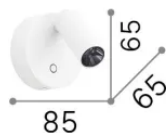

Info sorgente e prestazionali

Sorgente integrata	Integrated LED module
Sorgente sostituibile	No
Potenza	LED 3 W
Emissione	Direct
Consumo massimo	max 3 W
Caratteristiche LED	LED SMD BRIDGELUX
CCT LED	3000 K
Durata LED (t. 25°C)	50000 h
CRI	> 95
SDCM	3
Fascio luminoso	38°
Flusso sorgente	220 lm
Flusso utile	200 lm
Rischio fotobiologico	2
Potenza in stand-by	< 0.50 W
Lampadina inclusa	1
Lampadina consigliata	LED INTEGRATO 220Lm 3000K