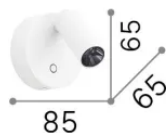

Info sorgente e prestazionali

Sorgente integrata	Integrated LED module
Sorgente sostituibile	No
Potenza	LED 3 W
Emissione	Direct
Consumo massimo	max 3 W
Caratteristiche LED	LED SMD BRIDGELUX
CCT LED	3000 K
Durata LED (t. 25°c)	50000 h
CRI	> 95
SDCM	3
Fascio luminoso	38°
Flusso sorgente	220 lm
Flusso utile	200 lm
Rischio fotobiologico	2
Potenza in stand-by	< 0.50 W
Lampadina inclusa	1
Lampadina consigliata	LED INTEGRATO 220Lm 3000K