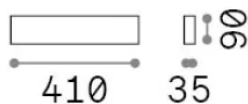

Info generali

Interno - Applique

Indoor wall mounted linear fitting with integrated LED sources and direct/indirect light emission

Ean	8021696316789
Articolo	DELTA AP D041 BIANCO 3000K
Installazione	Applique
Garanzia	5 years
Peso lordo	0.8 kg
Volume	0.00468 m³

Info tecniche e installative

Peso netto	0.58 kg
Classe di isolamento	I
Grado di protezione	IP20
Conformità	CE
Temperatura d'esercizio	0° ~ +40 °C
Dimmer	Non-dimmable, On-Off
Alimentazione	220-240 V AC 50/60 Hz
Alimentatore	In-built, included Replaceable (by qualified operators only), electronic

Info sorgente e prestazionali

Sorgente integrata	Integrated LED module
Sorgente sostituibile	No
Potenza	14 W
Emissione	Direct + Indirect
Consumo massimo	max 14 W
Caratteristiche LED	LED SMD
CCT LED	3000 K
Durata LED (t. 25°c)	35000 h
CRI	> 90
SDCM	3
Fascio luminoso	-
Flusso sorgente	1550 lm
Flusso utile	1110 lm
Rischio fotobiologico	1