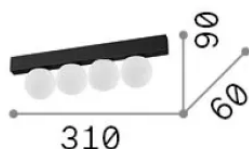

Info sorgente e prestazionali

Sorgente integrata	Integrated LED module
Sorgente sostituibile	Replaceable (by qualified operators only)
Potenza	LED 12 W
Emissione	Diffuse
Consumo massimo	max 12 W
Caratteristiche LED	LED SMD CREE
CCT LED	3000 K
Durata LED (t. 25°C)	50000 h
CRI	> 90
SDCM	3
Fascio luminoso	120°
Flusso sorgente	900 lm
Flusso utile	740 lm
Rischio fotobiologico	2
Lampadina inclusa	1
Lampadina consigliata	LED INTEGRATO 900lm 3000K