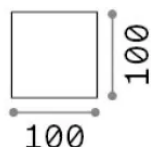

Info sorgente e prestazionali

Sorgente integrata	Integrated LED module
Sorgente sostituibile	No
Potenza	12 W
Emissione	Direct + Indirect
Consumo massimo	max 12 W
Caratteristiche LED	LED COB BRIDGELUX
CCT LED	3000 K
Durata LED (t. 25°c)	30000 h
CRI	> 90
SDCM	3
Fascio luminoso	-
Flusso sorgente	1150 lm
Flusso utile	670 lm
Rischio fotobiologico	1