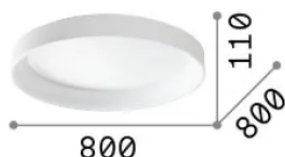

General info

Indoor - Ceiling lamps

Ean	8021696321615
Item	ZIGGY PL D080 NERO
Installation	Ceiling lamps
Warranty	5 years
Gross weight	9.34 kg
Volume	0.098784 m ³

Technical info

Net weight	6.66 kg
Insulation class	II
Protection index	IP20
Compliance	-
Operating temperature	-
Dimmer	Non-dimmable
Power output	220-240 V AC
Power supply	-

Source info

Integrated source	-
Replaceable source	No
Power	LED 62 W
Emission	-
Max consumption	-
Features LED	LED SMD
CCT LED	3000 K
Duration LED (t. 25°C)	50 h
CRI	> 90
SDCM	3
Light beam	150°
Light beam flux	7100 lm
Bulb included	1
Recommended bulb	LED INTEGRATO 7100Lm 3000K