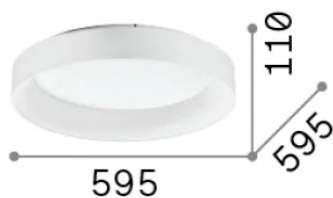

General info

Indoor - Ceiling lamps

| | |
|---------------------|-------------------------|
| Ean | 8021696307213 |
| Item | ZIGGY PL D060 NERO |
| Installation | Ceiling lamps |
| Warranty | 5 years |
| Gross weight | 5.7 kg |
| Volume | 0.057344 m ³ |

Source info

| | |
|-------------------------------|----------------------------|
| Integrated source | - |
| Replaceable source | No |
| Power | LED 43 W |
| Emission | - |
| Max consumption | - |
| Features LED | LED SMD |
| CCT LED | 3000 K |
| Duration LED (t. 25°C) | 50 h |
| CRI | > 90 |
| SDCM | 3 |
| Light beam | 150° |
| Light beam flux | 4400 lm |
| Bulb included | 1 |
| Recommended bulb | LED INTEGRATO 4400Lm 3000K |