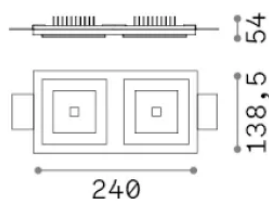

Source info

Integrated source	Integrated LED module
Replaceable source	No
Power	LED 24 W
Emission	Direct
Max consumption	max 24 W
Features LED	LED COB CREE
CCT LED	3000 K
Duration LED (t. 25°C)	50000 h
CRI	> 90
SDCM	3
Light beam	56°
Light beam flux	2400 lm
Useful light flux	1340 lm
Photobiological risk	1
Bulb included	1
Recommended bulb	LED INTEGRATO 2400Lm 3000K