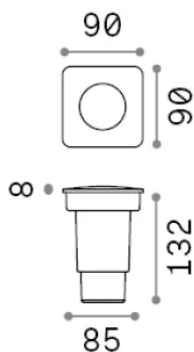

General info

Outdoor - Recessed lights

Ean	8021696120317
Item	WAY FI D90 SQUARE WIDE
Installation	Recessed lights
Warranty	5 years
Gross weight	0.32 kg
Volume	0.001755 m ³

Technical info

Net weight	0.27 kg
Insulation class	II
Protection index	IP67
Compliance	-
Operating temperature	-
Dimmer	Non-dimmable
Power output	220-240 V AC
Power supply	-