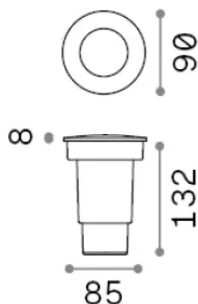

General info

Outdoor - Recessed lights

Ean	8021696120249
Item	WAY FI D90 ROUND WIDE
Installation	Recessed lights
Warranty	5 years
Gross weight	0.32 kg
Volume	0.001945 m ³

Technical info

Net weight	0.27 kg
Insulation class	II
Protection index	IP67
Compliance	-
Operating temperature	-
Dimmer	Non-dimmable
Power output	220-240 V AC
Power supply	-