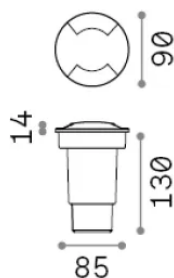

General info

Outdoor - Recessed lights

Ean	8021696120287
Item	WAY FI D90 ROUND DOUBLE
Installation	Recessed lights
Warranty	5 years
Gross weight	0.33 kg
Volume	0.001755 m ³

Technical info

Net weight	0.26 kg
Insulation class	II
Protection index	IP67
Compliance	-
Operating temperature	-
Dimmer	Non-dimmable
Power output	220-240 V AC
Power supply	-