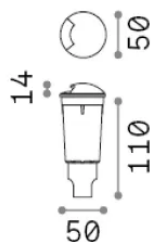

General info

Outdoor - Recessed lights

Ean	8021696269504
Item	WAY FI D50 ROUND SINGLE
Installation	Recessed lights
Warranty	5 years
Gross weight	0.11 kg
Volume	0.000546 m ³

Technical info

Net weight	0.08 kg
Insulation class	II
Protection index	IP67
Compliance	-
Operating temperature	-
Dimmer	Non-dimmable
Power output	220-240 V AC
Power supply	-

Source info

Integrated source	-
Replaceable source	No
Power	G9 max1 x 1,7 W
Emission	-
Max consumption	-
Features LED	LED G9 1.7W 3000K
CCT LED	-
Duration LED (t. 25°C)	-
CRI	-
Light beam	-
Useful light flux	-