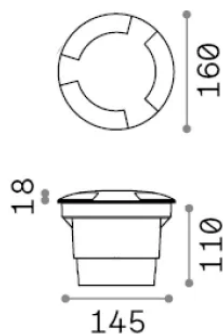

## Outdoor - Recessed lights

<b>Ean</b>	8021696120362
<b>Item</b>	WAY FI D160 ROUND TRIPLE
<b>Installation</b>	Recessed lights
<b>Warranty</b>	5 years
<b>Gross weight</b>	0.83 kg
<b>Volume</b>	0.004199 m <sup>3</sup>