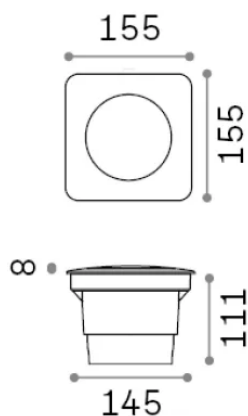

General info

Outdoor - Recessed lights

Ean	8021696120386
Item	WAY FI D155 SQUARE WIDE
Installation	Recessed lights
Warranty	5 years
Gross weight	0.78 kg
Volume	0.004199 m ³

Technical info

Net weight	0.7 kg
Insulation class	II
Protection index	IP67
Compliance	-
Operating temperature	-
Dimmer	Non-dimmable
Power output	220-240 V AC
Power supply	-

Source info

Integrated source	-
Replaceable source	No
Power	GX53 max 1 x 10 W
Emission	-
Max consumption	-
Bulb included	1
Recommended bulb	EAN 8021696191898