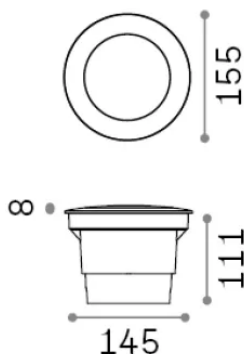

General info

Outdoor - Recessed lights

Ean	8021696120324
Item	WAY FI D155 ROUND WIDE
Installation	Recessed lights
Warranty	5 years
Gross weight	0.77 kg
Volume	0.00442 m ³

Technical info

Net weight	0.67 kg
Insulation class	II
Protection index	IP67
Compliance	-
Operating temperature	-
Dimmer	Non-dimmable
Power output	220-240 V AC
Power supply	-

Source info

Integrated source	-
Replaceable source	No
Power	GX53 max 1 x 10 W
Emission	-
Max consumption	-
Bulb included	1
Recommended bulb	EAN 8021696191898