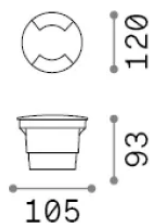

General info

Outdoor - Floor lamps

Ean	8021696351551
Item	WAY FI D120 ROUND DOUBLE
Installation	Floor lamps
Warranty	5 years
Gross weight	0.4 kg
Volume	0.002197 m ³

Technical info

Net weight	0.35 kg
Insulation class	II
Protection index	IP67
Compliance	-
Operating temperature	-
Dimmer	Non-dimmable
Power output	220-240 V AC
Power supply	-

Source info

Integrated source	-
Replaceable source	No
Power	GX53 max1 x 3 W
Emission	-
Max consumption	-
Features LED	-
CCT LED	-
Duration LED (t. 25°C)	-
CRI	-
Light beam	-
Useful light flux	-