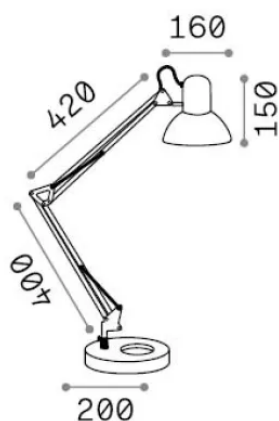

General info

Indoor - Table lamps

Ean	8021696265278
Item	WALLY TL1 TOTALE NERO
Installation	Table lamps
Warranty	5 years
Gross weight	3.45 kg
Volume	0.011269 m ³

Technical info

Net weight	2.45 kg
Insulation class	II
Protection index	IP20
Compliance	-
Operating temperature	-
Dimmer	Non-dimmable
Power output	220-240 V AC
Power supply	-