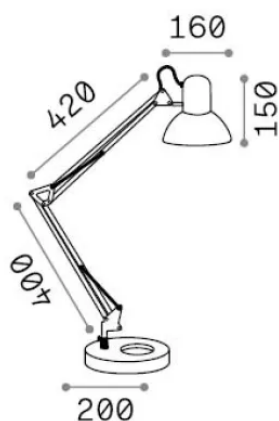

General info

Indoor - Table lamps

Ean	8021696193991
Item	WALLY TL1 TOTALE BIANCO
Installation	Table lamps
Warranty	5 years
Gross weight	3.45 kg
Volume	0.013 m ³

Technical info

Net weight	2.45 kg
Insulation class	II
Protection index	IP20
Compliance	CE
Operating temperature	0° ~ +40 °C
Dimmer	Non-dimmable
Power output	220-240 V AC
Power supply	Not required