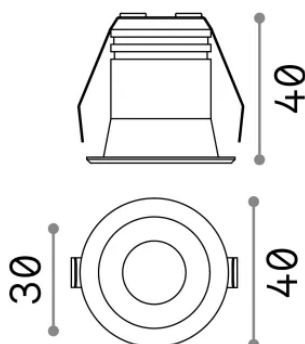

General info

Technical - Recessed lights

Ean	8021696244846
Item	VIRUS FI NERO
Installation	Recessed lights
Warranty	5 years
Gross weight	0.08 kg
Volume	0.00044 m ³

Technical info

Net weight	0.07 kg
Insulation class	II
Protection index	IP20
Compliance	-
Operating temperature	-
Dimmer	Non-dimmable
Power output	220-240 V AC
Power supply	-

Source info

Integrated source	-
Replaceable source	No
Power	3 W
Emission	-
Max consumption	-
Features LED	LED SMD OSRAM
CCT LED	3000 K
Duration LED (t. 25°C)	50 h
CRI	> 90
SDCM	3
Light beam	20°
Light beam flux	210 lm
Useful light flux	-