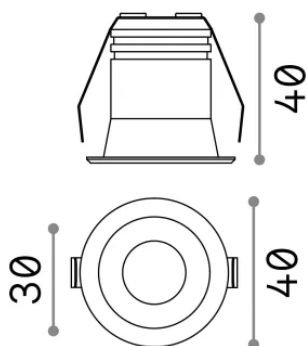

General info

Technical - Recessed lights

Ean	8021696244808
Item	VIRUS FI BIANCO
Installation	Recessed lights
Warranty	5 years
Gross weight	0.08 kg
Volume	0.00044 m ³

Technical info

Net weight	0.07 kg
Insulation class	II
Protection index	IP20
Compliance	-
Operating temperature	-
Dimmer	Non-dimmable
Power output	220-240 V AC
Power supply	-

Source info

Integrated source	-
Replaceable source	No
Power	3 W
Emission	-
Max consumption	-
Features LED	LED SMD OSRAM
CCT LED	3000 K
Duration LED (t. 25°C)	50 h
CRI	> 90
SDCM	3
Light beam	20°
Light beam flux	210 lm
Useful light flux	-