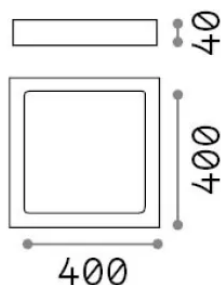

General info

Indoor - Ceiling lamps

Ean	8021696321660
Item	UNIVERSAL PL D40 SQUARE 4000K
Installation	Ceiling lamps
Warranty	5 years
Gross weight	2.18 kg
Volume	0.008405 m³

Technical info

Net weight	2 kg
Insulation class	II
Protection index	IP20
Compliance	-
Operating temperature	-
Dimmer	Non-dimmable
Power output	100-240 V AC
Power supply	-

Source info

Integrated source	-
Replaceable source	No
Power	36 W
Emission	-
Max consumption	-
Features LED	LED SMD
CCT LED	4000 K
Duration LED (t. 25°C)	25 h
CRI	> 90
SDCM	3
Light beam	118°
Light beam flux	4200 lm
Useful light flux	-