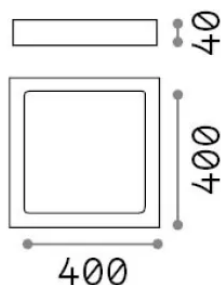

General info

Indoor - Ceiling lamps

Ean	8021696240374
Item	UNIVERSAL PL D40 SQUARE 3000K
Installation	Ceiling lamps
Warranty	5 years
Gross weight	2.18 kg
Volume	0.008405 m ³

Technical info

Net weight	2 kg
Insulation class	II
Protection index	IP20
Compliance	-
Operating temperature	-
Dimmer	Non-dimmable
Power output	100-240 V AC
Power supply	-

Source info

Integrated source	-
Replaceable source	No
Power	36 W
Emission	-
Max consumption	-
Features LED	LED SMD
CCT LED	3000 K
Duration LED (t. 25°C)	25 h
CRI	> 90
SDCM	3
Light beam	118°
Light beam flux	4050 lm
Useful light flux	-