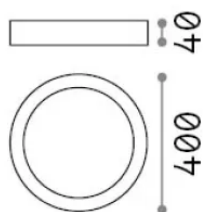

General info

Indoor - Ceiling lamps

Ean	8021696321684
Item	UNIVERSAL PL D40 ROUND 4000K
Installation	Ceiling lamps
Warranty	5 years
Gross weight	1.56 kg
Volume	0.008405 m ³

Technical info

Net weight	1.39 kg
Insulation class	II
Protection index	IP20
Compliance	-
Operating temperature	-
Dimmer	Non-dimmable
Power output	100-240 V AC
Power supply	-

Source info

Integrated source	-
Replaceable source	No
Power	36 W
Emission	-
Max consumption	-
Features LED	LED SMD
CCT LED	4000 K
Duration LED (t. 25°C)	25 h
CRI	> 90
SDCM	3
Light beam	118°
Light beam flux	4200 lm
Useful light flux	-