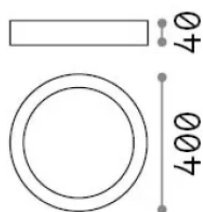

General info

Indoor - Ceiling lamps

| | |
|---------------------|------------------------------|
| Ean | 8021696240367 |
| Item | UNIVERSAL PL D40 ROUND 3000K |
| Installation | Ceiling lamps |
| Warranty | 5 years |
| Gross weight | 1.54 kg |
| Volume | 0.007565 m ³ |

Technical info

| | |
|------------------------------|--|
| Net weight | 1.41 kg |
| Insulation class | II |
| Protection index | IP20 |
| Compliance | CE |
| Operating temperature | 0° ~ +40 °C |
| Dimmer | Non-dimmable, On-Off |
| Power output | 100-240 V AC 50/60 Hz |
| Power supply | In-built, included Replaceable (by qualified operators only), electronic |

Source info

| | |
|-------------------------------|-----------------------|
| Integrated source | Integrated LED module |
| Replaceable source | No |
| Power | 36 W |
| Emission | Direct |
| Max consumption | max 36 W |
| Features LED | LED SMD |
| CCT LED | 3000 K |
| Duration LED (t. 25°C) | 25000 h |
| CRI | > 90 |
| SDCM | 3 |
| Light beam | 118° |
| Light beam flux | 4050 lm |
| Useful light flux | 3010 lm |
| Photobiological risk | EXEMPT |