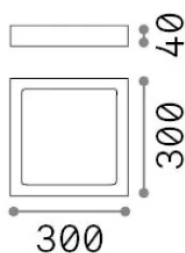

General info

Indoor - Ceiling lamps

Ean	8021696321707
Item	UNIVERSAL PL D30 SQUARE 4000K
Installation	Ceiling lamps
Warranty	5 years
Gross weight	1.18 kg
Volume	0.004805 m ³

Technical info

Net weight	1.07 kg
Insulation class	II
Protection index	IP20
Compliance	CE
Operating temperature	0° ~ +40 °C
Dimmer	Non-dimmable, On-Off
Power output	220-240 V AC 50/60 Hz
Power supply	In-built, included Replaceable (by qualified operators only), electronic

Source info

Integrated source	Integrated LED module
Replaceable source	No
Power	22 W
Emission	Direct
Max consumption	max 22 W
Features LED	LED SMD
CCT LED	4000 K
Duration LED (t. 25°C)	30000 h
CRI	> 90
SDCM	3
Light beam	118°
Light beam flux	3000 lm
Useful light flux	2230 lm
Photobiological risk	1