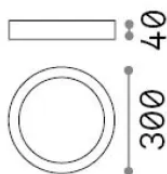

## Source info

<b>Integrated source</b>	Integrated LED module
<b>Replaceable source</b>	No
<b>Power</b>	22 W
<b>Emission</b>	Direct
<b>Max consumption</b>	max 22 W
<b>Features LED</b>	LED SMD
<b>CCT LED</b>	3000 K
<b>Duration LED (t. 25°C)</b>	30000 h
<b>CRI</b>	> 90
<b>SDCM</b>	3
<b>Light beam</b>	110°
<b>Light beam flux</b>	2700 lm
<b>Useful light flux</b>	2000 lm
<b>Photobiological risk</b>	1