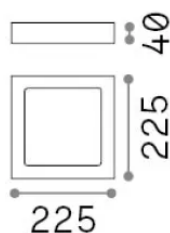

General info

Indoor - Ceiling lamps

Ean	8021696321745
Item	UNIVERSAL PL D22 SQUARE 4000K
Installation	Ceiling lamps
Warranty	5 years
Gross weight	0.82 kg
Volume	0.002432 m ³

Technical info

Net weight	0.71 kg
Insulation class	II
Protection index	IP20
Compliance	-
Operating temperature	-
Dimmer	Non-dimmable
Power output	220-240 V AC
Power supply	-

Source info

Integrated source	-
Replaceable source	No
Power	17 W
Emission	-
Max consumption	-
Features LED	LED SMD
CCT LED	4000 K
Duration LED (t. 25°C)	30 h
CRI	> 90
SDCM	3
Light beam	110°
Light beam flux	2200 lm
Useful light flux	-