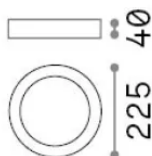

## Technical info

<b>Net weight</b>	0.58 kg
<b>Insulation class</b>	II
<b>Protection index</b>	IP20
<b>Compliance</b>	-
<b>Operating temperature</b>	-
<b>Dimmer</b>	Non-dimmable
<b>Power output</b>	220-240 V AC
<b>Power supply</b>	-

## Source info

<b>Integrated source</b>	-
<b>Replaceable source</b>	No
<b>Power</b>	17 W
<b>Emission</b>	-
<b>Max consumption</b>	-
<b>Features LED</b>	LED SMD
<b>CCT LED</b>	3000 K
<b>Duration LED (t. 25°C)</b>	30 h
<b>CRI</b>	> 90
<b>SDCM</b>	3
<b>Light beam</b>	110°
<b>Light beam flux</b>	2050 lm
<b>Useful light flux</b>	-