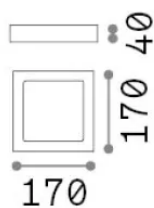

General info

Indoor - Ceiling lamps

Ean	8021696321769
Item	UNIVERSAL PL D17 SQUARE 4000K
Installation	Ceiling lamps
Warranty	5 years
Gross weight	0.56 kg
Volume	0.001458 m ³

Technical info

Net weight	0.51 kg
Insulation class	II
Protection index	IP20
Compliance	-
Operating temperature	-
Dimmer	Non-dimmable
Power output	220-240 V AC
Power supply	-

Source info

Integrated source	-
Replaceable source	No
Power	12 W
Emission	-
Max consumption	-
Features LED	LED SMD
CCT LED	4000 K
Duration LED (t. 25°C)	30 h
CRI	> 90
SDCM	3
Light beam	110°
Light beam flux	1500 lm
Useful light flux	-